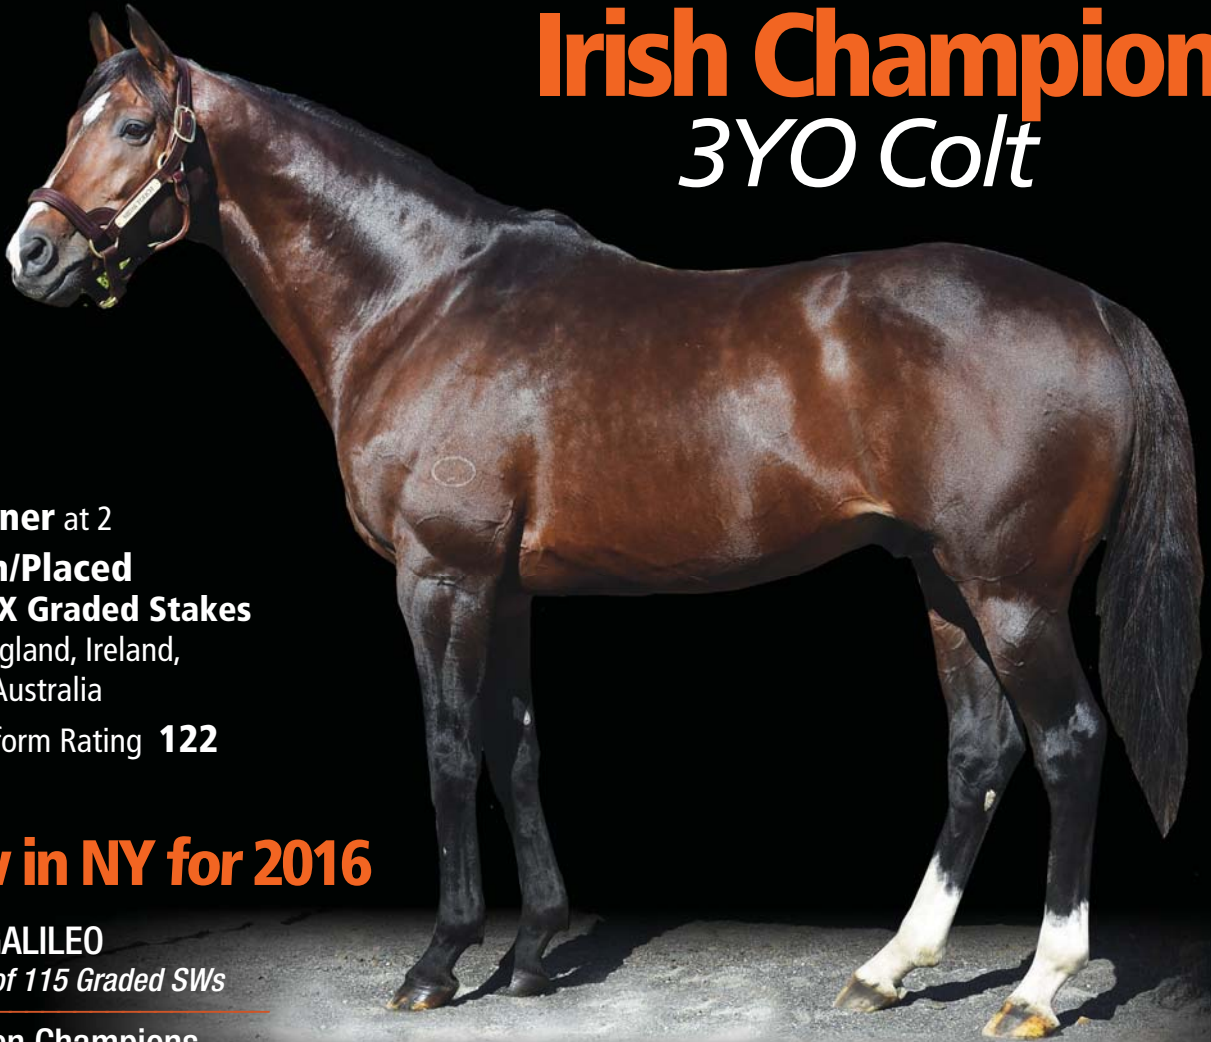

By International Leading Sire **GALILEO**

# MIDAS TOUCH GB

*Galileo (IRE) – Approach (GB), by Darshaan (GB) / \$3,500 LF*

**Irish Champion**  
**3YO Colt**

- ▶ **Winner** at 2
- ▶ **Won/Placed** in **SIX Graded Stakes** in England, Ireland, and Australia
- ▶ Timeform Rating **122**